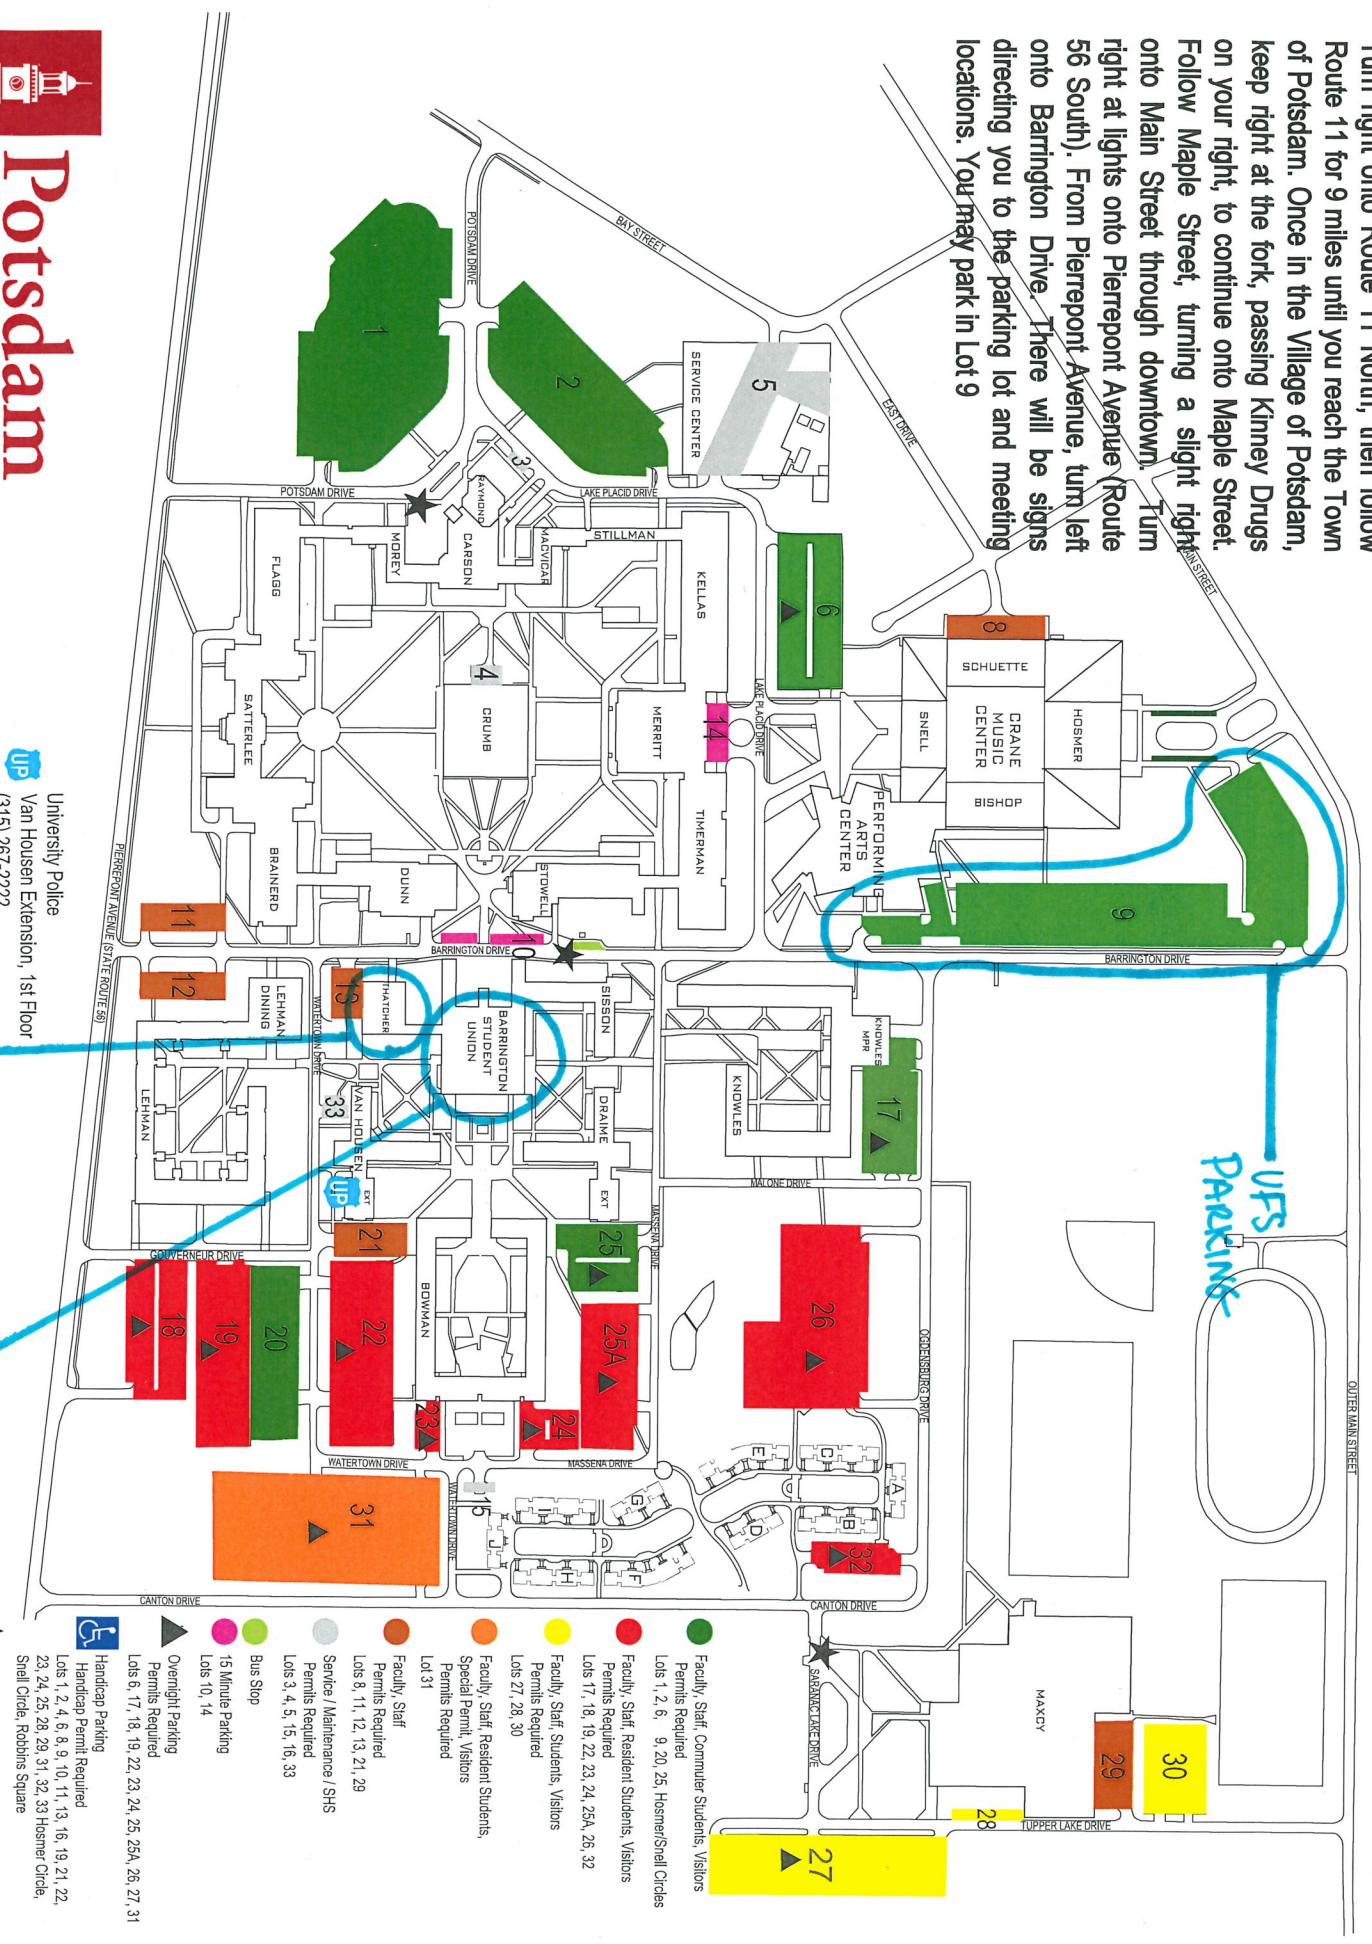

From Best Western, Canton, NY
 Turn right onto Route 11 North, then follow Route 11 for 9 miles until you reach the Town of Potsdam. Once in the Village of Potsdam, keep right at the fork, passing Kinney Drugs on your right, to continue onto Maple Street. Follow Maple Street, turning a slight right onto Main Street through downtown. Turn right at lights onto Pierrepont Avenue (Route 56 South), From Pierrepont Avenue, turn left onto Barrington Drive. There will be signs directing you to the parking lot and meeting locations. You may park in Lot 9

- Faculty, Staff, Commuter Students, Visitors
 Permits Required
 Lots 1, 2, 6, 9, 20, 26, Hosmer/Snell Circles
- Faculty, Staff, Resident Students, Visitors
 Permits Required
 Lots 17, 18, 19, 22, 23, 24, 25A, 26, 32
- Faculty, Staff, Students, Visitors
 Permits Required
 Lots 27, 28, 30
- Faculty, Staff, Resident Students, Special Permit, Visitors
 Permits Required
 Lot 31
- Faculty, Staff
 Permits Required
 Lots 8, 11, 12, 13, 21, 29
- Service / Maintenance / SHS
 Permits Required
 Lots 3, 4, 5, 15, 16, 33
- Bus Stop
- 15 Minute Parking
 Lots 10, 14
- ▲ Overnight Parking
 Permits Required
 Lots 6, 17, 18, 19, 22, 23, 24, 25, 25A, 26, 27, 31
- ♿ Handicap Parking
 Handicap Permit Required
 Lots 1, 2, 4, 6, 8, 9, 10, 11, 13, 16, 19, 21, 22, 23, 24, 25, 28, 29, 31, 32, 33, Hosmer Circle, Snell Circle, Robbins Square
- ★ Campus Directory

Potsdam
 THE STATE UNIVERSITY OF NEW YORK

UP University Police
 Van Housen Extension, 1st Floor
 (315) 267-2222

DINING BUILDING

MAIN MEETING BUILDING

UFS PARKING